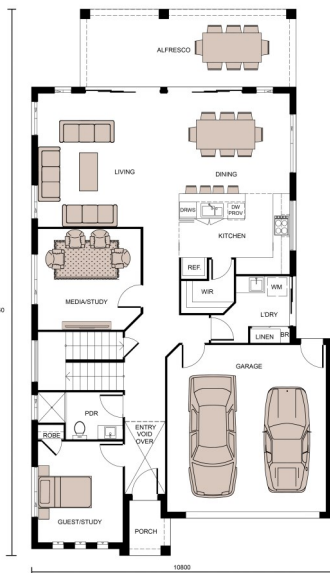

Dale Griffiths

P: 0416082920

E: dale@chelbrooke.com

75 Finch Parade Rochedale

**Chelbrooke
Homes**

Bright design ideas to suit your lifestyle

Ph: 07 5520 7300

www.chelbrooke.com