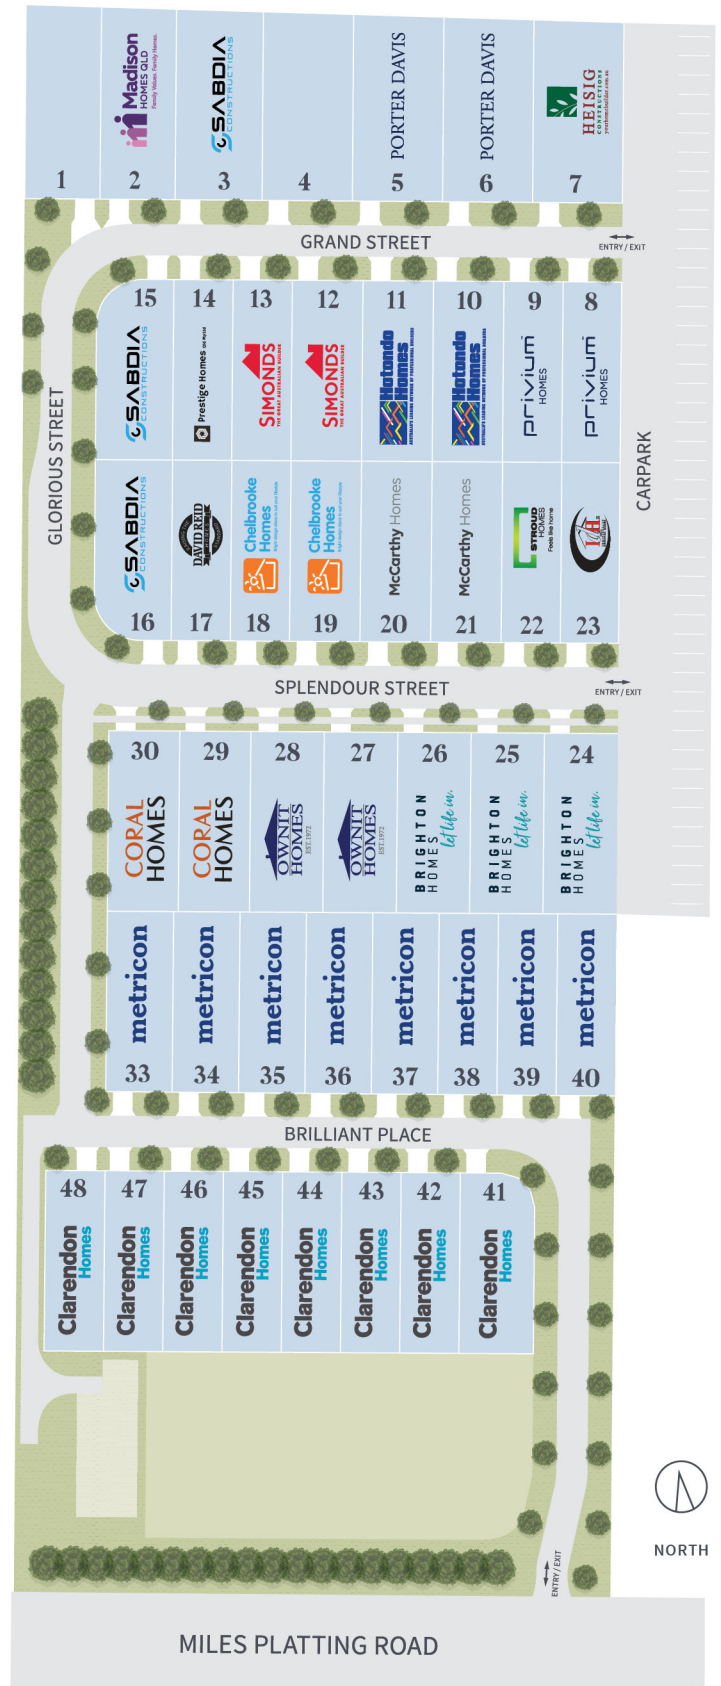

Display Village Map

Arise Display Village

Open 7 days
Entry off Miles Platting Road
Rochedale QLD 4123

For further information, please contact the Arise Sales Team on 07 3423 1797