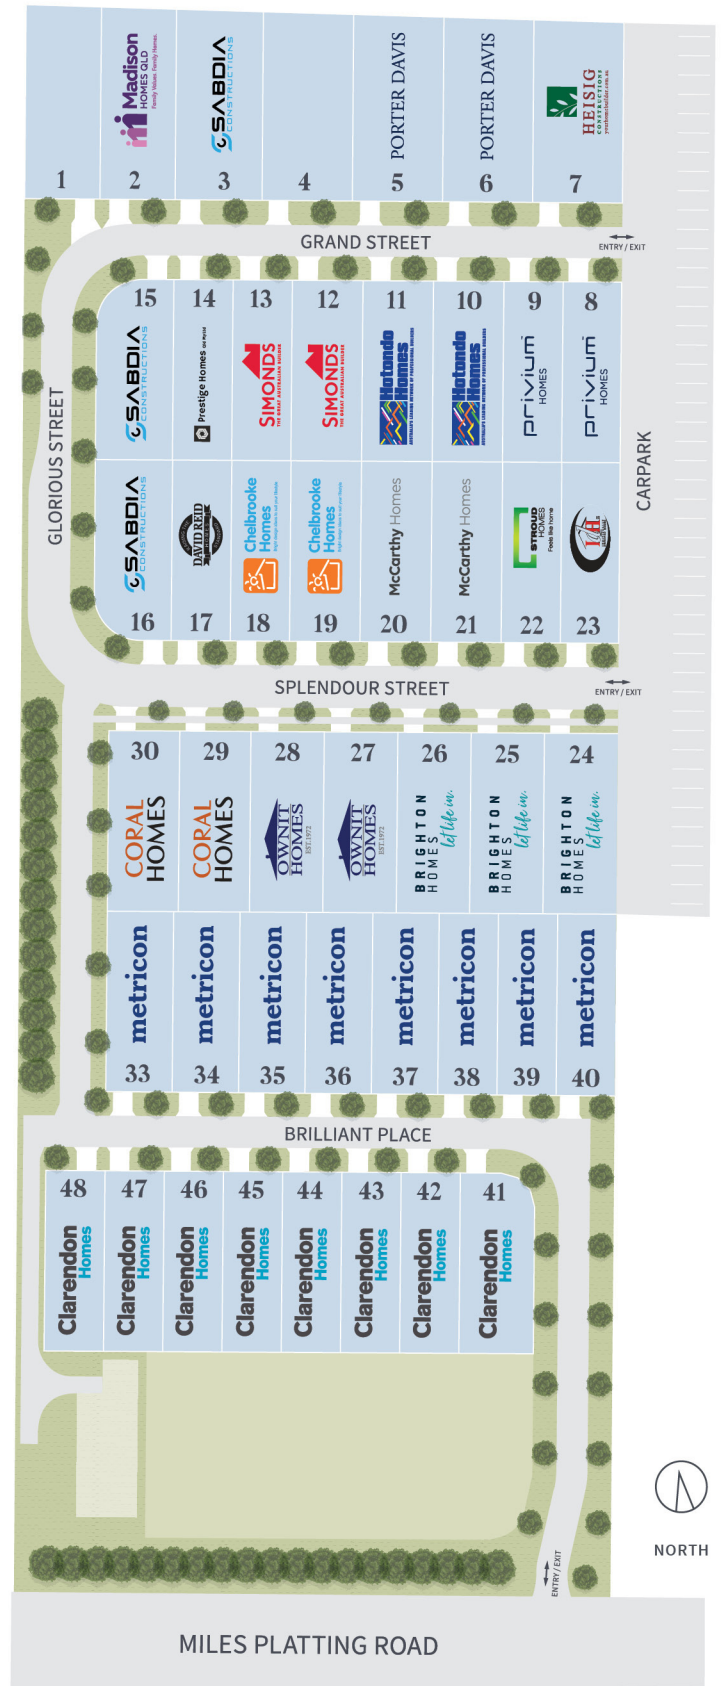

# Display Village Map

**Arise Display Village**

Open 7 days  
Entry off Miles Platting Road  
Rochedale QLD 4123

For further information, please contact the Arise Sales Team on 07 3423 1797