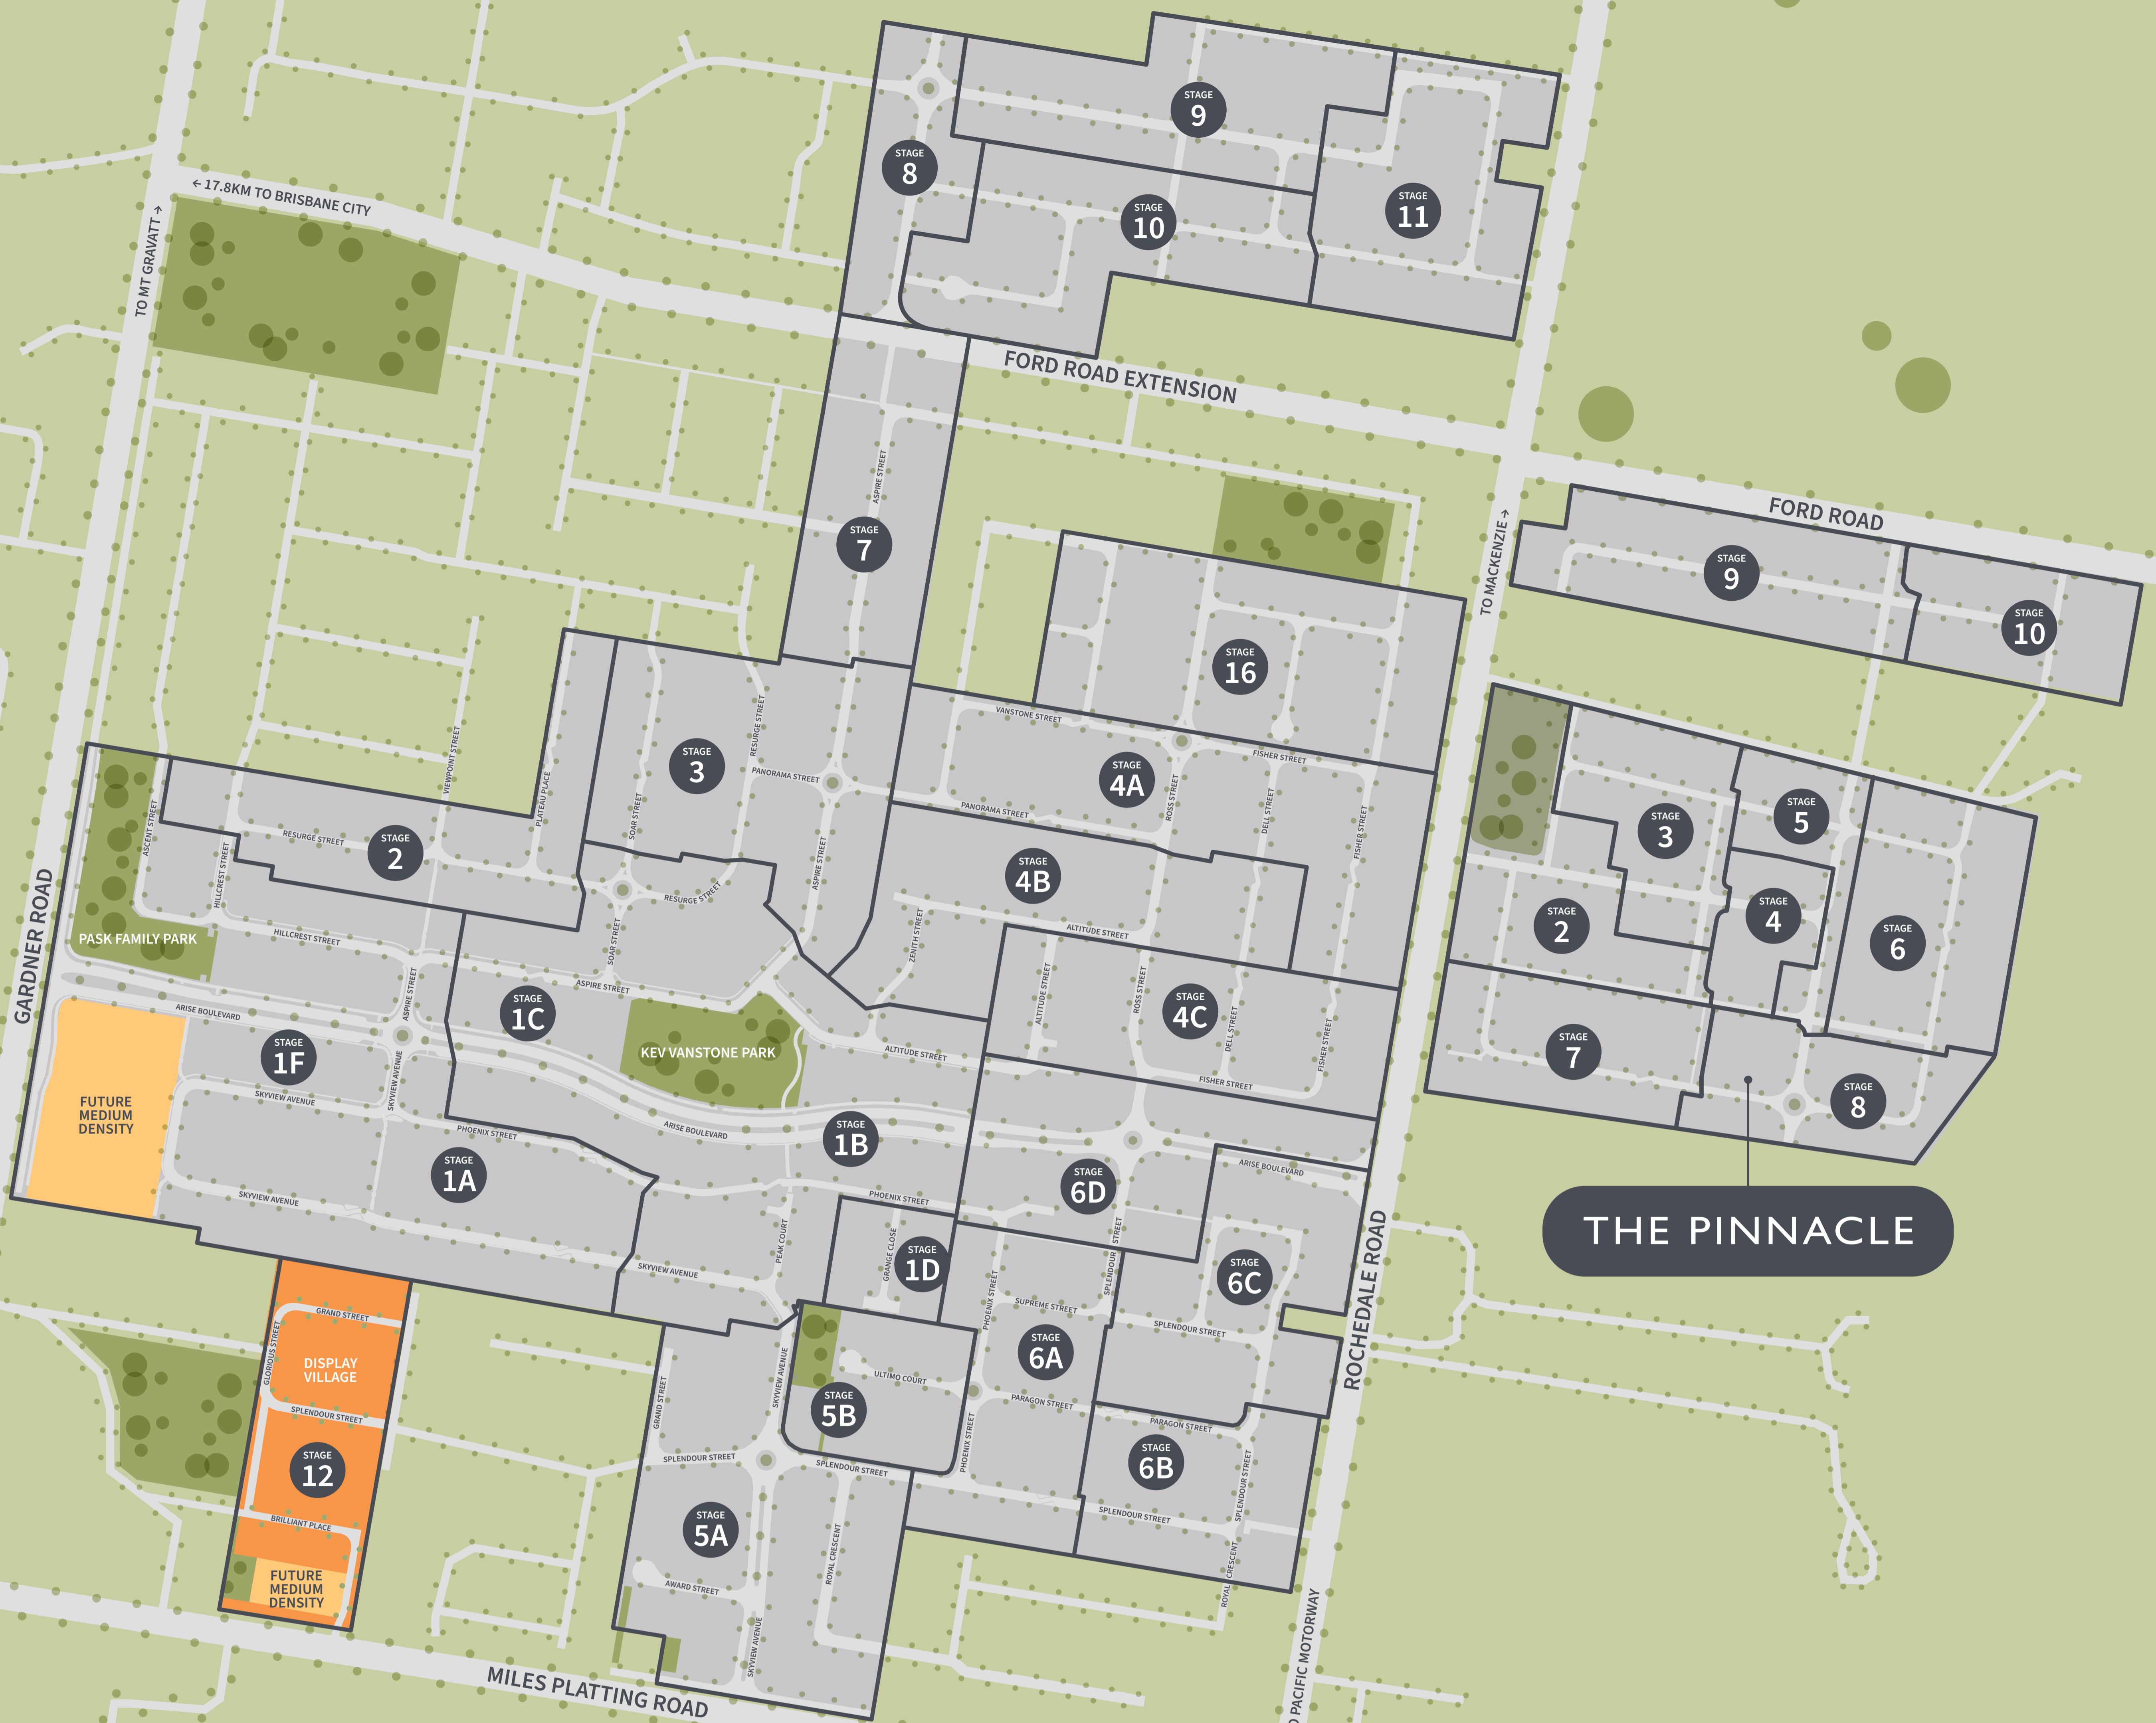

GATEWAY ARTERIAL

← 17.8KM TO BRISBANE CITY
TO MT GRAVATT

← 7.3KM TO SUNNYBANK

THE PINNACLE

EVERGREEN

MILES PLATING ROAD

ROCHEDALE STATE SCHOOL

REDEEMER COLLEGE

ROCHEDALE STATE HIGH SCHOOL

FUTURE GARDNER ROAD EXTENSION

PRIESTDALE ROAD

← 2.7KM TO PACIFIC MOTORWAY